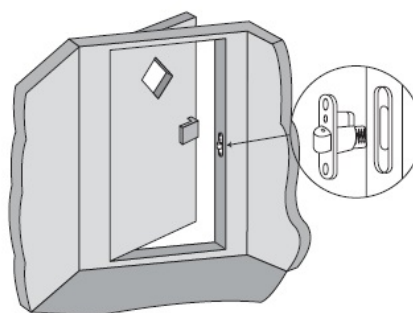

PRODUCT SHEET

Description:

Door Catch Roller "Dania", Black Matt, 60x22mm, W/Adjustment Function, Inset Hole For Body: 28X32mm, Zamak Body

Item number:

15.25.032-0

Units	Box	Carton	HS Code	Barcode
Pcs.	50	300	8302415000	
				5704866503983