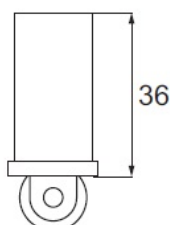

PRODUCT SHEET

Description:

Door Catch Roller "Dania", Black Matt, 60x22mm, W/Adjustment Function, Inset Hole For Body: 28X32mm, Zamak Body

Item number:

15.25.032-0

Units	Box	Carton	HS Code	Barcode
Pcs.	50	300	8302415000	
				5704866503983