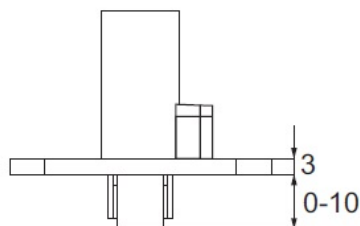

PRODUCT SHEET

Description:

Door Catch Roller "Dania", Black Matt, 60x22mm, W/Adjustment Function, Inset Hole For Body: 28X32mm, Zamak Body

Item number:

15.25.032-0

Units	Box	Carton	HS Code	Barcode
Pcs.	50	300	8302415000	
				5704866503983

Wheel adjustable by set screw: 0 - 8 mm

SISO A/S

Mileparken 11
DK-2740 Skovlunde
Denmark
VAT: DK 24786013

Phone +45 45 830 900

www.siso.dk
siso@siso.dk

Danske Bank
Nytorv Branch
Copenhagen
SWIFT: DABADKKK

Account no.
4180 3112 112936
IBAN Account
DK7230003112112936