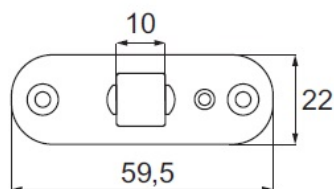

PRODUCT SHEET

Description:

Door Catch Roller "Dania", Black Matt, 60x22mm, W/Adjustment Function, Inset Hole For Body: 28X32mm, Zamak Body

Item number:

15.25.032-0

Units	Box	Carton	HS Code	Barcode
Pcs.	50	300	8302415000	
				5704866503983