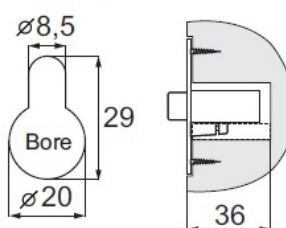

PRODUCT SHEET

Description:

Door Catch Roller "Dania", Black Matt, 60x22mm, W/Adjustment Function, Inset Hole For Body: 28X32mm, Zamak Body

Item number:

15.25.032-0

Units	Box	Carton	HS Code	Barcode
Pcs.	50	300	8302415000	
				5704866503983

Wheel adjustable by set screw: 0 - 8 mm

SISO A/S

Mileparken 11
DK-2740 Skovlunde
Denmark
VAT: DK 24786013

Phone +45 45 830 900

www.siso.dk
siso@siso.dk

Danske Bank
Nytorv Branch
Copenhagen
SWIFT: DABADKKK

Account no.
4180 3112 112936
IBAN Account
DK7230003112112936