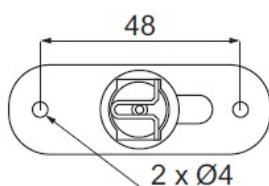

PRODUCT SHEET

Description:

Door Catch Roller "Dania", Black Matt, 60x22mm, W/Adjustment Function, Inset Hole For Body: 28X32mm, Zamak Body

Item number:

15.25.032-0

Units	Box	Carton	HS Code	Barcode
Pcs.	50	300	8302415000	
				5704866503983

Wheel adjustable by set screw: 0 - 8 mm

SISO A/S

Mileparken 11
DK-2740 Skovlunde
Denmark
VAT: DK 24786013

Phone +45 45 830 900

www.siso.dk
siso@siso.dk

Danske Bank
Nytorv Branch
Copenhagen
SWIFT: DABADKKK

Account no.
4180 3112 112936
IBAN Account
DK7230003112112936